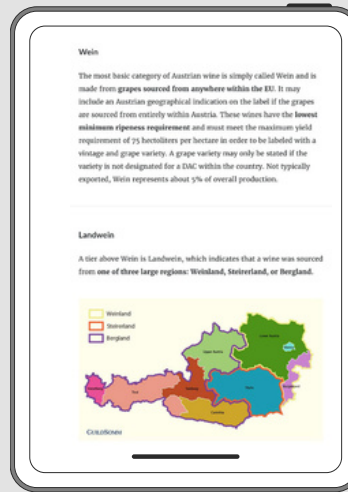

STUDY GUIDES AND REVIEW QUIZZES

Learn about key wine regions and topics at all levels of expertise with GuildSomm's staff training, study, and expert guides. Test your knowledge with review quizzes.

COMPENDIUM

Explore the most comprehensive and up-to-date database of wine law, covering every major wine region of the world.

E-LEARNING

GuildSomm's e-learning provides an interactive platform to study at your own pace and track your progress.

FORUMS

Connect with other wine professionals all over the world, stay current on industry news, and find study groups in your area.

EVENTS AND WEBINARS

Learn from industry experts through online and in-person seminars on blind tasting, major wine regions, and study strategies.

AND MORE

GuildSomm also offers vintage cards, producer profiles, maps, a job board, special member discounts, and much more.

DOWNLOAD THE GUILDSOMM APP

Mobile access to the Compendium, review quizzes, and industry news.

Get it on the Apple Store or Google Play

Free with your GuildSomm membership!