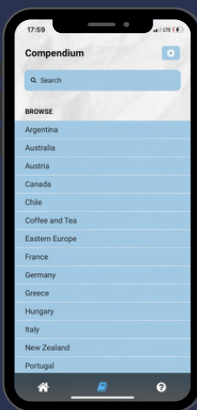

Explore the most comprehensive and up-to-date database of wine law, covering every major wine region of the world.

E-LEARNING

GuildSomm's e-learning provides an interactive platform to study at your own pace and track your progress.

FORUMS

Connect with other wine professionals all over the world, stay current on industry news, and find study groups in your area.

EVENTS AND WEBINARS

Learn from industry experts through online and in-person seminars on blind tasting, major wine regions, and study strategies.

AND MORE

GuildSomm also offers vintage cards, producer profiles, maps, a job board, special member discounts, and much more.

DOWNLOAD THE GUILDSOMM APP

Mobile access to the Compendium, review quizzes, and industry news.