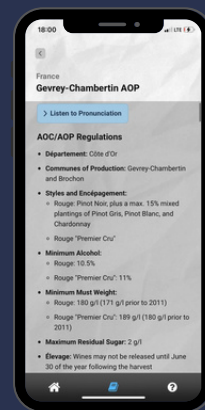

STUDY GUIDES AND REVIEW QUIZZES

Learn about key wine regions and topics at all levels of expertise with GuildSomm's staff training, study, and expert guides. Test your knowledge with review quizzes.

COMPENDIUM

Explore the most comprehensive and up-to-date database of wine law, covering every major wine region of the world.

E-LEARNING

GuildSomm's e-learning provides an interactive platform to study at your own pace and track your progress.

FORUMS

Connect with other wine professionals all over the world, stay current on industry news, and find study groups in your area.

EVENTS AND WEBINARS

Learn from industry experts through online and in-person seminars on blind tasting, major wine regions, and study strategies.

AND MORE

GuildSomm also offers vintage cards, producer profiles, maps, a job board, special member discounts, and much more.

DOWNLOAD THE GUILDSOMM APP

Mobile access to the Compendium, review quizzes, and industry news.

Get it on the Apple Store or Google Play

Free with your GuildSomm membership!