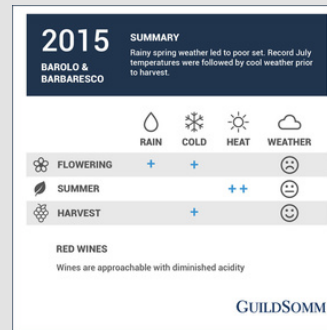

STUDY GUIDES AND REVIEW QUIZZES

Learn about key wine regions and topics at all levels of expertise with GuildSomm's staff training, study, and expert guides. Test your knowledge with review quizzes.

COMPENDIUM

Explore the most comprehensive and up-to-date database of wine law, covering every major wine region of the world.

E-LEARNING

GuildSomm's e-learning provides an interactive platform to study at your own pace and track your progress.

FORUMS

Connect with other wine professionals all over the world, stay current on industry news, and find study groups in your area.

EVENTS AND WEBINARS

Learn from industry experts through online and in-person seminars on blind tasting, major wine regions, and study strategies.

AND MORE

GuildSomm also offers vintage cards, producer profiles, maps, a job board, special member discounts, and much more.

DOWNLOAD THE GUILDSOMM APP

Mobile access to the Compendium, review quizzes, and industry news.

Get it on the Apple Store or Google Play

Free with your GuildSomm membership!